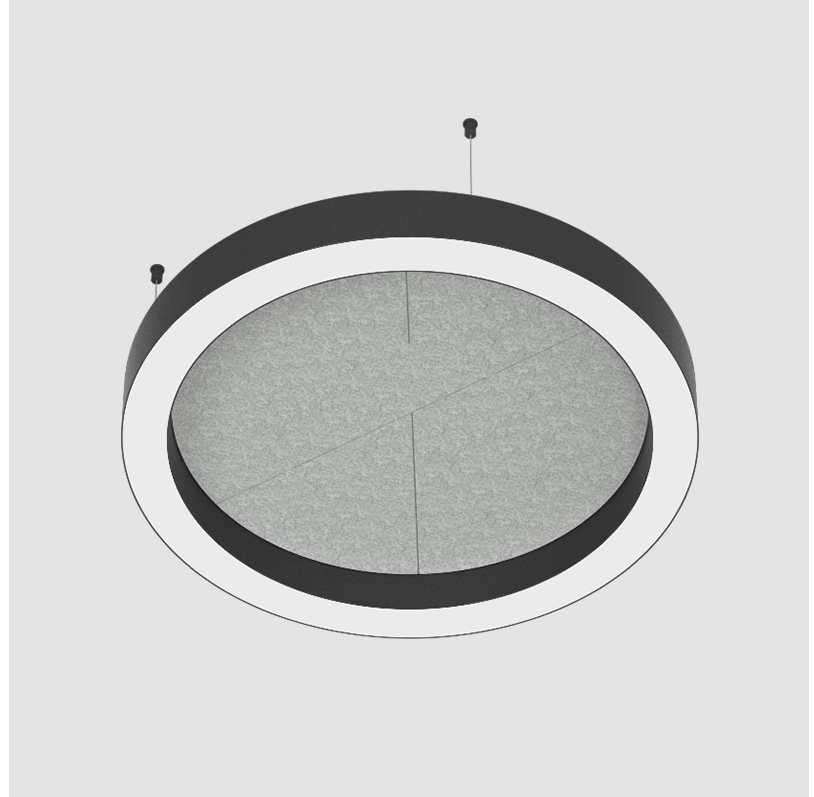

GLORIOUS SLIM ACOUSTIC SUSPENSION

A300728-

base number LED Dimming Color Temperature Finishes (Diamond) Finishes (Triangle) Finish Options Diffuser Options Cable Length

- To build a product code in our configurator select the specify button on the base model # product page
- To build a manual product code on this datasheet choose from the options listed below in blue font and add the suffix to the base model #

GENERAL

Series: Glorious Slim Acoustic
 Brand: Prolicht
 Division: Architectural
 Mounting Type: Suspension
 Mounting Location: Ceiling
 Subcategory: Acoustic

PHYSICAL

Shape: Round
 Length (mm): 800
 Length (in): 31 1/2
 Width (mm): 90
 Width (in): 3 9/16
 Light Distribution: Direct
 Weight (kg): 9.026
 Weight (lbs): 19.90
 Diffuser: PMMA - Opal / Micro-Prism
 Fixture Finish: SSR / BKV / CWI / CRY / HAB / UFT / ITA / RUA / FTG / MYG / LOD / PUS / FRO / FUP / KIA / POP / BLS / SPG / MEY / GOH / GUM / CHC / COM / ABZ / JAG / OBR / MOS / ROR
 Accent Finish: ANC / ASH / BNA / BTC / BZE / CEL / EGG / EVG / FOG / FOS / FST / FUA / IRI / IRO / KHA / LIC / LIM / MER / MSN / MUS / ONX / PEA / PLU / POL / PPY / RAY / ROY / RST / STE / SWD / TAN / TAU
 Fixture Material: Aluminum
 Cable Details: 2 000mm / 78 3/4" or 6 000mm / 236 1/4" Transparent Cable

Certified By: CSA Certified to UL and CSA Standards
 IP rating: IP20

GLORIOUS SLIM ACOUSTIC SUSPENSION

A300728-

PROJECT	_____
TYPE	_____
SPECIFIER	_____
QUANTITY	_____
DATE	_____

A

PROJECT _____
 TYPE _____
 SPECIFIER _____
 QUANTITY _____
 DATE _____

GLORIOUS SLIM ACOUSTIC SUSPENSION

A300730-

base number LED Dimming Color Temperature Color Temperature Finishes (Diamond) Finishes (Triangle) Finish Options Diffuser Options Cable Length

- To build a product code in our configurator select the specify button on the base model # product page
- To build a manual product code on this datasheet choose from the options listed below in blue font and add the suffix to the base model #